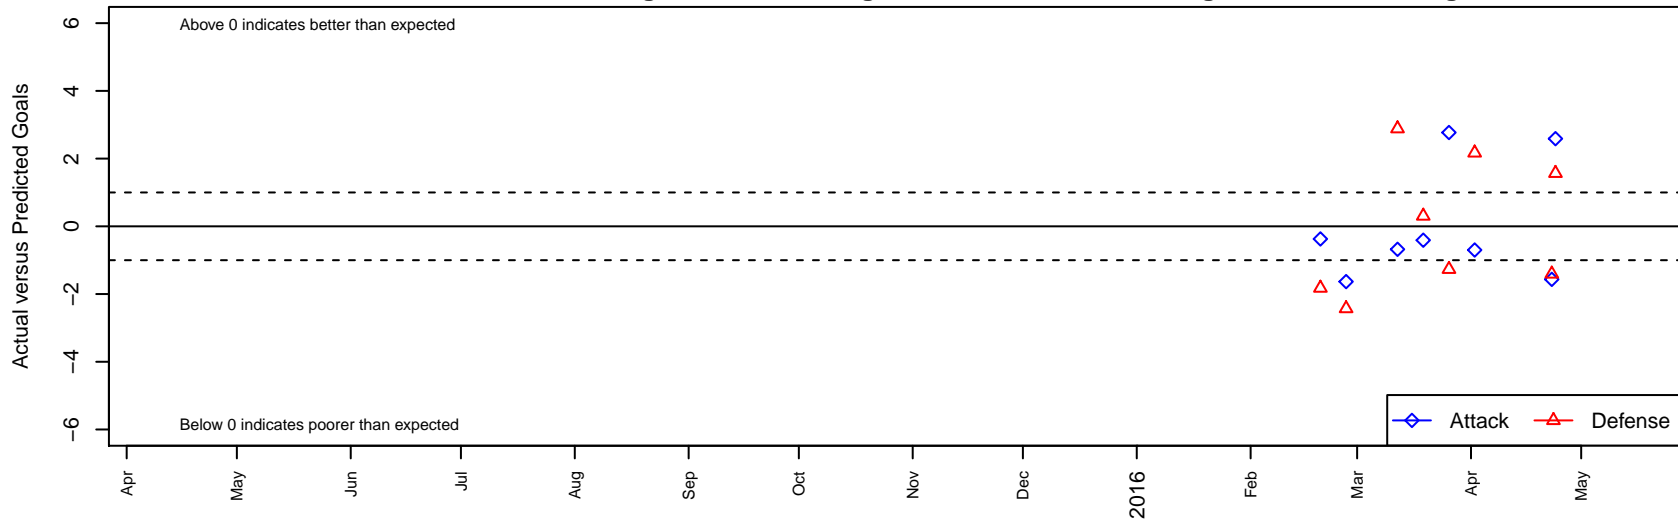

MRFC Blue G04

Mount Rainier FC
Bonney Lake, WA
G04 total strength=-49
attack=0.07 defense=0.04
spr league = Spr PSPL Copa U11
notes= Rucshner 2015

alt names used:
MRFC G04 Rucshner

Venues played:
2015 Spr PSPL Copa U11

MRFC Blue G04
Dots are actual minus expected GF (blue circles) and GA (red triangles).
Blue line is smoothed change in attack strength. Red is smoothed change in defense strength.

**attack and defense variance (black dot)
relative to other teams
and top 10 in region**

**attack and defense rating
relative to others at age
and all opponents in last 13 months**

**attack and defense rating
relative to others at age
and all opponents in last 13 months**

Performance relative to 13 month average

Performance relative to 13 month average

Distribution of opponents
 Red = Lose zone, Blue = Win zone, Green = Even
 Black line separates win/lose zones

lot. A=Neither has attack advantage, B=Opponent has both attack and defense advantage, C=Opponent has both attack and defense disadvantage, D=Both have