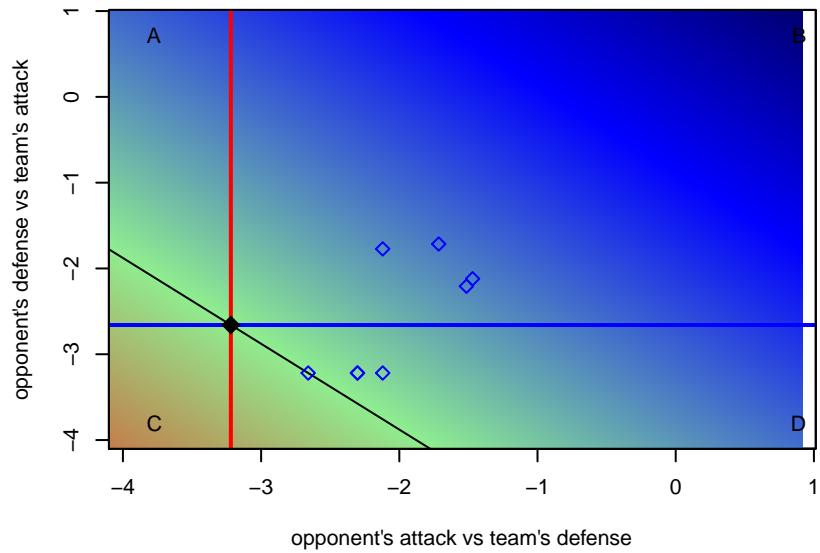

MRFC Blue G04
Dots are actual minus expected GF (blue circles) and GA (red triangles).
Blue line is smoothed change in attack strength. Red is smoothed change in defense strength.

**attack and defense variance (black dot)
relative to other teams
and top 10 in region**

**attack and defense rating
relative to others at age
and all opponents in last 13 months**

**attack and defense rating
relative to others at age
and all opponents in last 13 months**

Performance relative to 13 month average

Performance relative to 13 month average

Distribution of opponents
 Red = Lose zone, Blue = Win zone, Green = Even
 Black line separates win/lose zones

lot. A=Neither has attack advantage, B=Opponent has both attack and defense advantage, C=Opponent has both attack and defense disadvantage, D=Both have