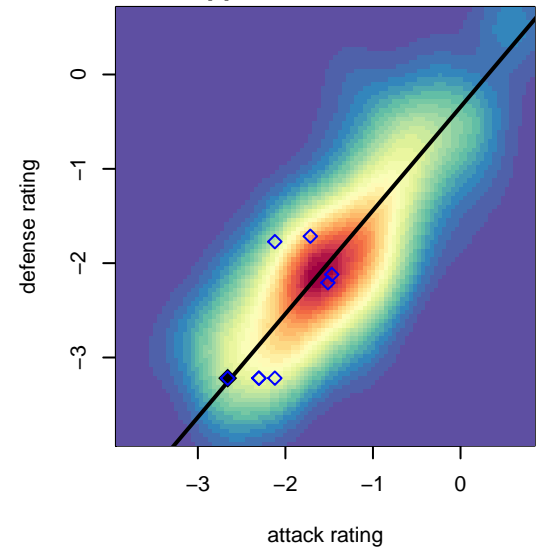

MRFC Blue G04
Dots are actual minus expected GF (blue circles) and GA (red triangles).
Blue line is smoothed change in attack strength. Red is smoothed change in defense strength.

**attack and defense variance (black dot)
relative to other teams
and top 10 in region**

**attack and defense rating
relative to others at age
and all opponents in last 13 months**

**attack and defense rating
relative to others at age
and all opponents in last 13 months**

Performance relative to 13 month average

Performance relative to 13 month average

Distribution of opponents
 Red = Lose zone, Blue = Win zone, Green = Even
 Black line separates win/lose zones

lot. A=Neither has attack advantage, B=Opponent has both attack and defense advantage, C=Opponent has both attack and defense disadvantage, D=Both have