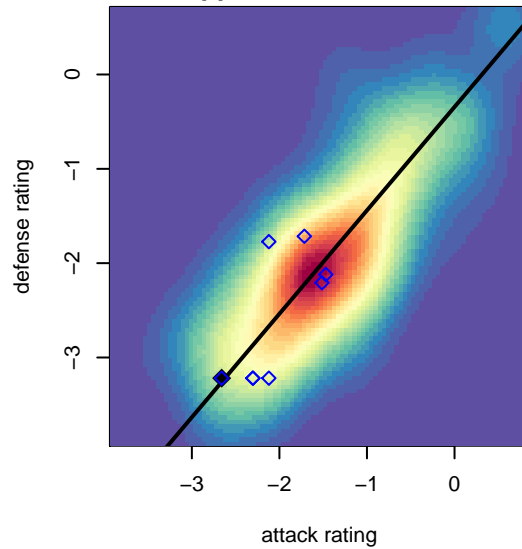

**attack and defense rating
relative to others at age
and all opponents in last 13 months**