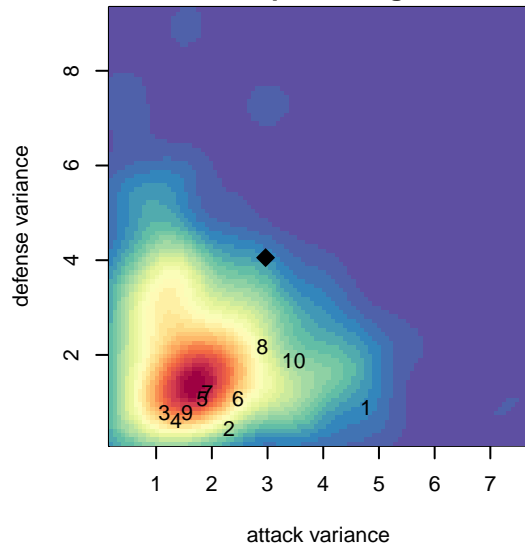

MRFC Blue G04

Mount Rainier FC
Bonney Lake, WA
G04 total strength=-49
attack=0.07 defense=0.04
spr league = Spr PSPL Copa U11
notes= Rucshner 2015

alt names used:
MRFC G04 Rucshner

Venues played:
2015 Spr PSPL Copa U11

MRFC Blue G04
Dots are actual minus expected GF (blue circles) and GA (red triangles).
Blue line is smoothed change in attack strength. Red is smoothed change in defense strength.

**attack and defense variance (black dot)
relative to other teams
and top 10 in region**

Performance relative to 13 month average

Distribution of opponents
 Red = Lose zone, Blue = Win zone, Green = Even
 Black line separates win/lose zones

lot. A=Neither has attack advantage, B=Opponent has both attack and defense advantage, C=Opponent has both attack and defense disadvantage, D=Both have